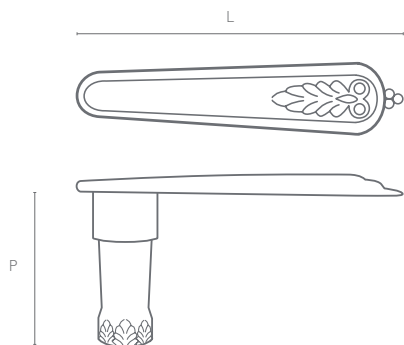

KEY RING 20

SMALL PLATE 402

LEVER HANDLE 404
ON PLATE (FILLED) 404

LEVER HANDLE 402
ON PLATE 402

HINGE
WITH FINIALS 311

COLLECTION 402

EMPIRE

LEVER HANDLE 402

118 mm x 55 mm (LxP)

**LEVER HANDLE 404
ON PLATE (FILLED) 404**

Small : 150 mm x 45 mm (LxW)

Large : 387 mm x 45 mm (LxW)

MAISON VERVLOET

SINCE 1905

HANDMADE FOR HANDS

Crédit photo : Patrick Mac Kay®