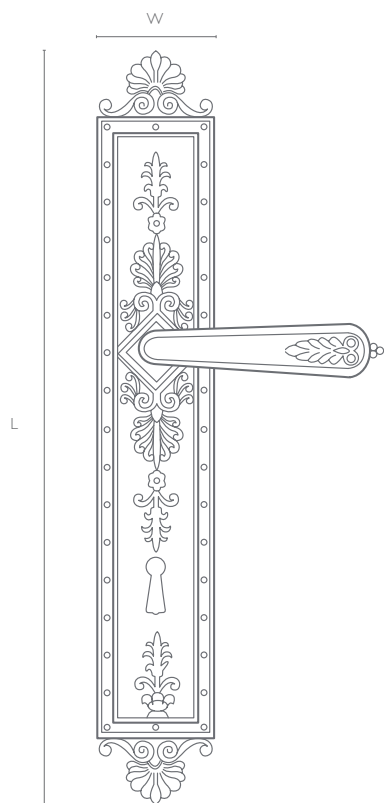

COLLECTION 402

EMPIRE

MAISON VERVLOET

SINCE 1905

HANDMADE FOR HANDS

RIM LOCK 693
WITH OLIVE 693

FLUSH SLIDING
PLATE 402

FURNITURE KNOB 402

KEY RING 20

SMALL PLATE 402

LEVER HANDLE 404
ON PLATE (FILLED) 404

LEVER HANDLE 402
ON PLATE 402

HINGE
WITH FINIALS 311

COLLECTION 402

EMPIRE

LEVER HANDLE 402

118 mm x 55 mm (LxP)

**LEVER HANDLE 404
ON PLATE (FILLED) 404**

Small : 150 mm x 45 mm (LxW)

Large : 387 mm x 45 mm (LxW)

MAISON VERVLOET

SINCE 1905

HANDMADE FOR HANDS

Crédit photo : Patrick Mac Kay®