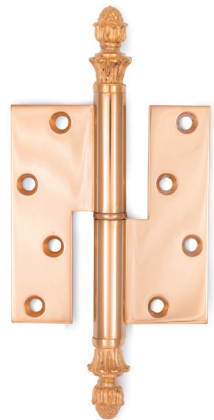

COLLECTION 402

EMPIRE

MAISON VERVLOET

SINCE 1905

HANDMADE FOR HANDS

RIM LOCK 693
WITH OLIVE 693

FLUSH SLIDING
PLATE 402

FURNITURE KNOB 402

KEY RING 20

SMALL PLATE 402

LEVER HANDLE 404
ON PLATE (FILLED) 404

LEVER HANDLE 402
ON PLATE 402

HINGE
WITH FINIALS 311

COLLECTION 402

EMPIRE

LEVER HANDLE 402

118 mm x 55 mm (LxP)

**LEVER HANDLE 404
ON PLATE (FILLED) 404**

Small : 150 mm x 45 mm (LxW)

Large : 387 mm x 45 mm (LxW)

MAISON VERVLOET

SINCE 1905

HANDMADE FOR HANDS

Crédit photo : Patrick Mac Kay®

Vervloet is an outstanding reference with more than a century of experience in the field of decorative hardware. Every piece of Vervloet's collection is moulded and cast in the purest bronzes and brasses, then chased and finished by highly qualified craftsmen. The company offers a vast range of possibilities. Thousands of models, result of several generations of master bronze craftsmen.